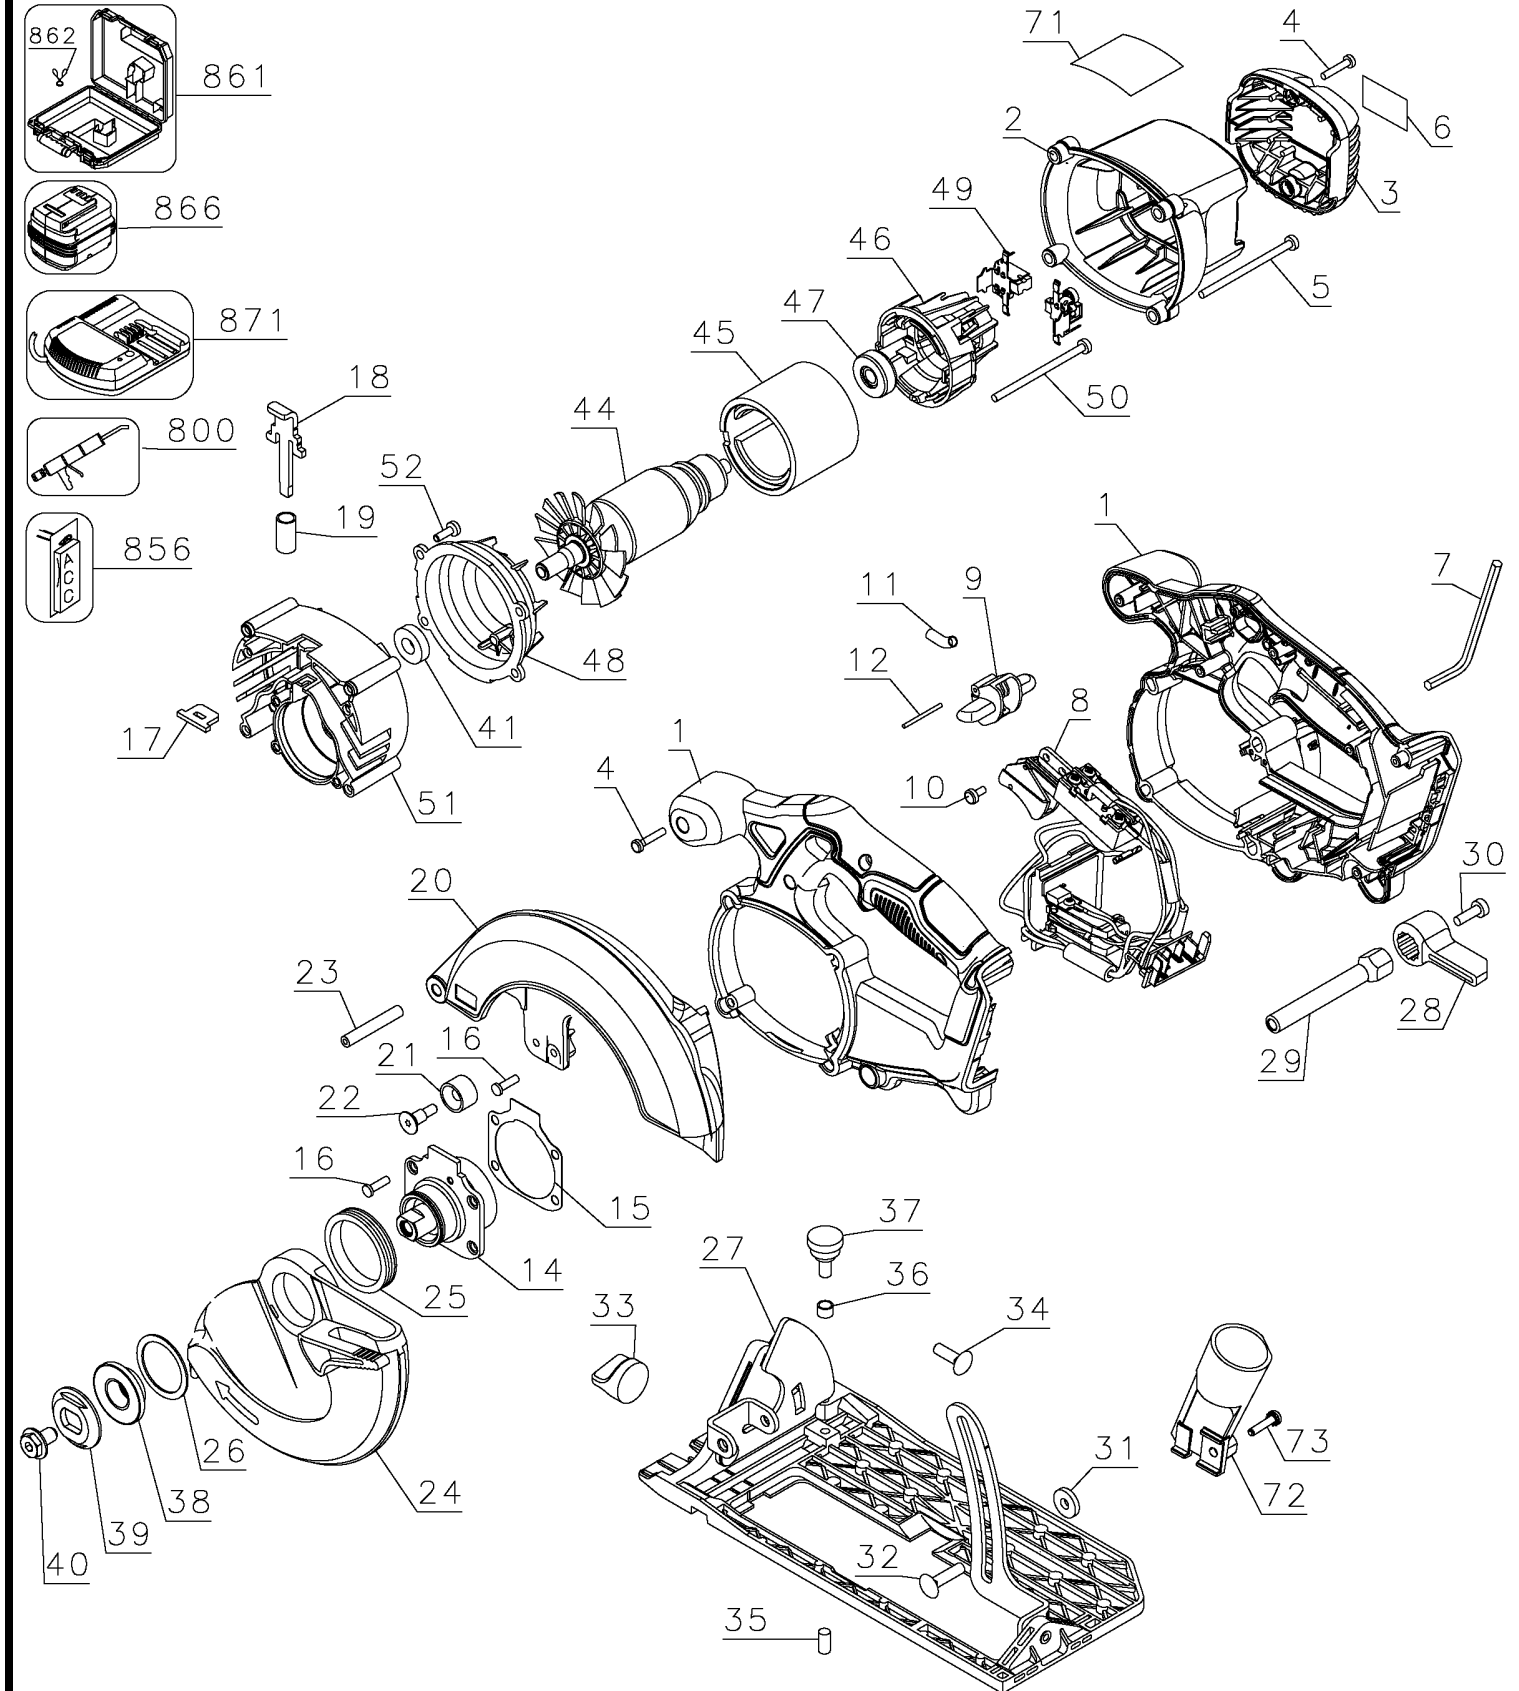

DCS391N CORDLESS CIRCULAR SAW 1

Parts List DCS391N CORDLESS CIRCULAR SAW 1

Item	Part Number	Qty	Part Description	General Description	Other Info	Repair Inst	Markets
1	N064324	1	CLAMSHELL SET			No	XJ
2	N054423	1	MOTOR COVER			No	XJ
3	N173219	1	END CAP			No	XJ
4	330019-04	8	SCREW			Yes	XJ
5	398987-00	4	SCREW			Yes	XJ
6	N094673	1	BRAND LABEL			No	XJ
7	098000-11	1	HEX KEY	5 MM		No	XJ
8	N189271	1	SWITCH SA			No	XJ
9	605107-00	1	BUTTON LOCK-OFF			No	XJ
10	330019-40	1	SCREW			Yes	XJ
11	389120-00	1	SPRING			No	XJ
12	388531-00	1	PIN			No	XJ
14	659417-00SV	1	SPINDLE SA			No	XJ
15	605081-01	1	GASKET			No	XJ
16	613783-00	8	SCREW			No	XJ
17	605094-00	1	WIPER			No	XJ
18	629444-00	1	SPINDLE LOCK			No	XJ
19	058698-00	1	SPRING			No	XJ
20	N086228	1	GUARD UPPER			No	XJ
21	N248899	1	BUMPER			No	XJ
22	610134-00	1	SCREW			No	XJ
23	614048-00	1	SPIROL PIN			No	XJ
24	611925-00	1	GUARD LOWER			No	XJ
25	N035365	1	SPRING			No	XJ
26	150383-00	1	RETAINER			No	XJ
27	N491713	1	SHOE SA			No	XJ
28	605105-00	1	LEVER			Yes	XJ
29	618901-00	1	SHAFT			Yes	XJ
30	330045-14	1	SCREW			Yes	XJ
31	N112241	1	WASHER			No	XJ
32	098128-85	1	CARRIAGE BOLT			No	XJ
33	395889-00	1	KNOB			Yes	XJ